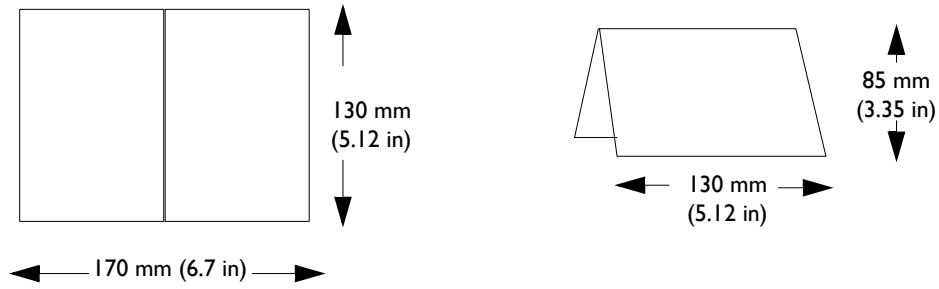

PAPER AND DIMENSIONS

The paper used is Medioeavalis and/or Stockwell (200g). (Both are similar to watercolour paper).
All cards are hand drawn and painted using watercolour paint.

Folded card (Envelopes are available in Cream or Red)

Actual size

Customised Cards - can be created on any card size that has a corresponding envelope size.
